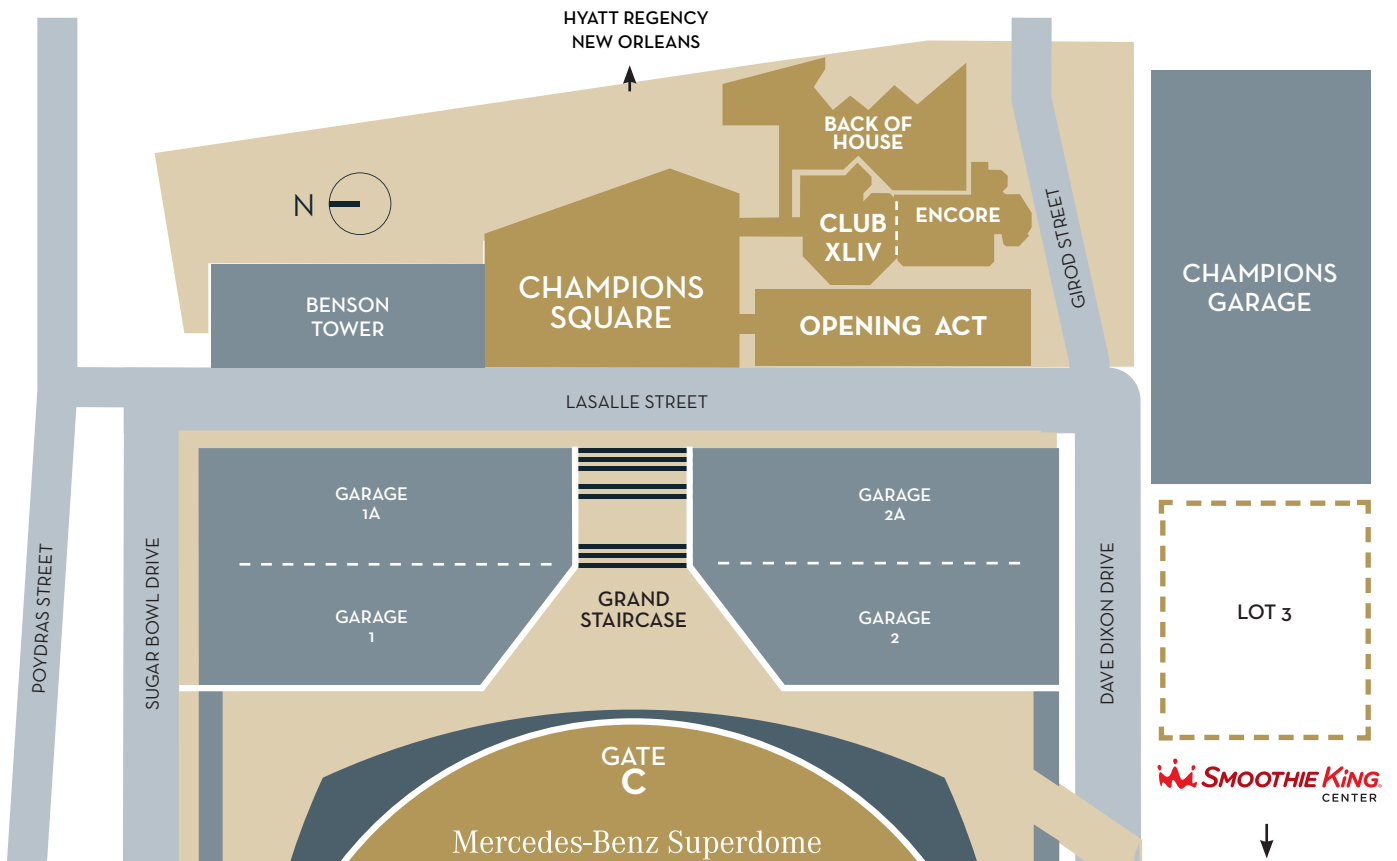

CHAMPIONS SQUARE SITE MAP

CONTACT

For more information or to receive a customized proposal, please e-mail championsquaresales@asmneworleans.com or call 504.587.3663

WEBSITE

Please visit us at champions-square.com