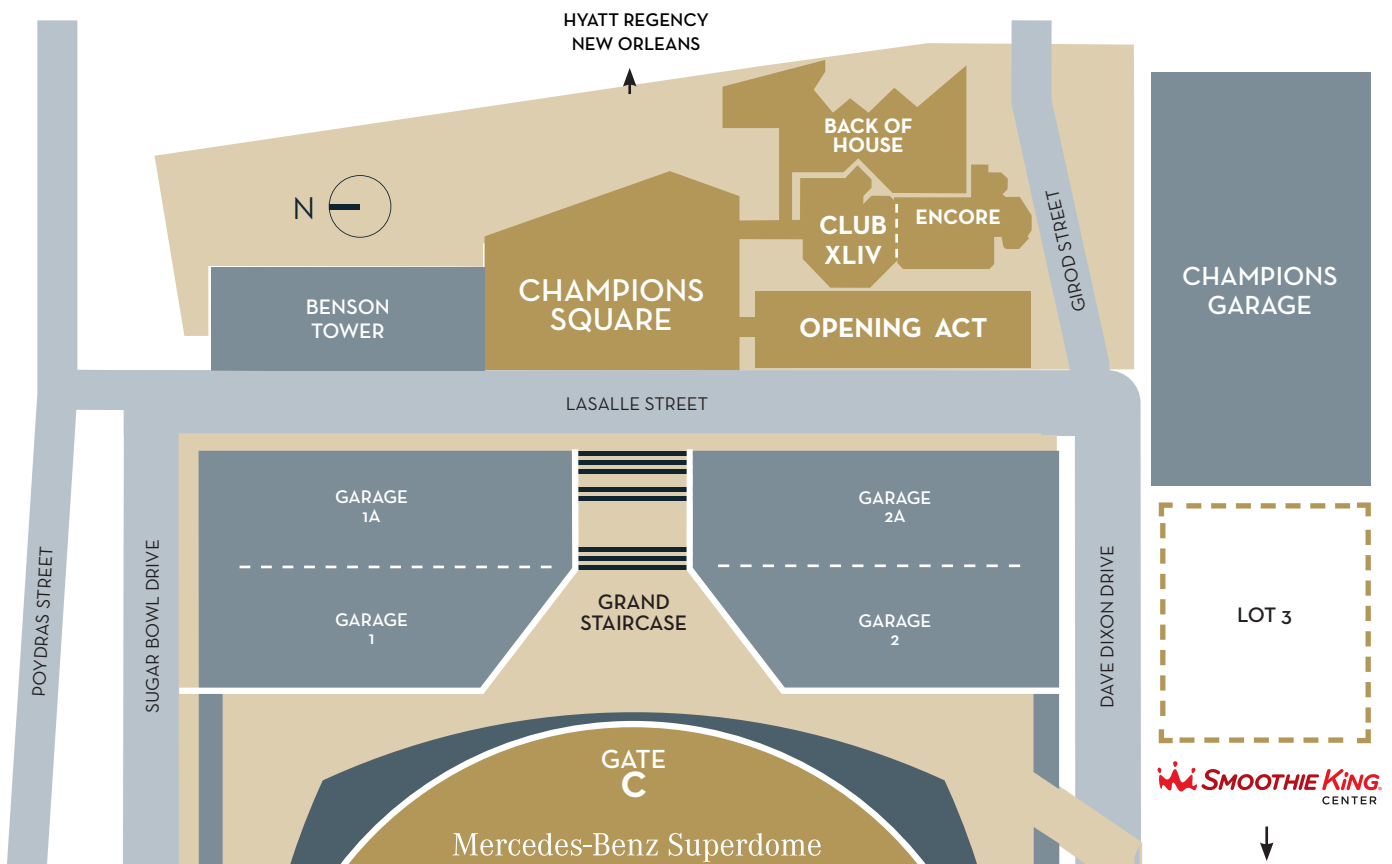

CHAMPIONS SQUARE SITE MAP

CONTACT

For more information or to receive a customized proposal, please e-mail championsquaresales@asmneworleans.com or call 504.587.3663

WEBSITE

Please visit us at champions-square.com